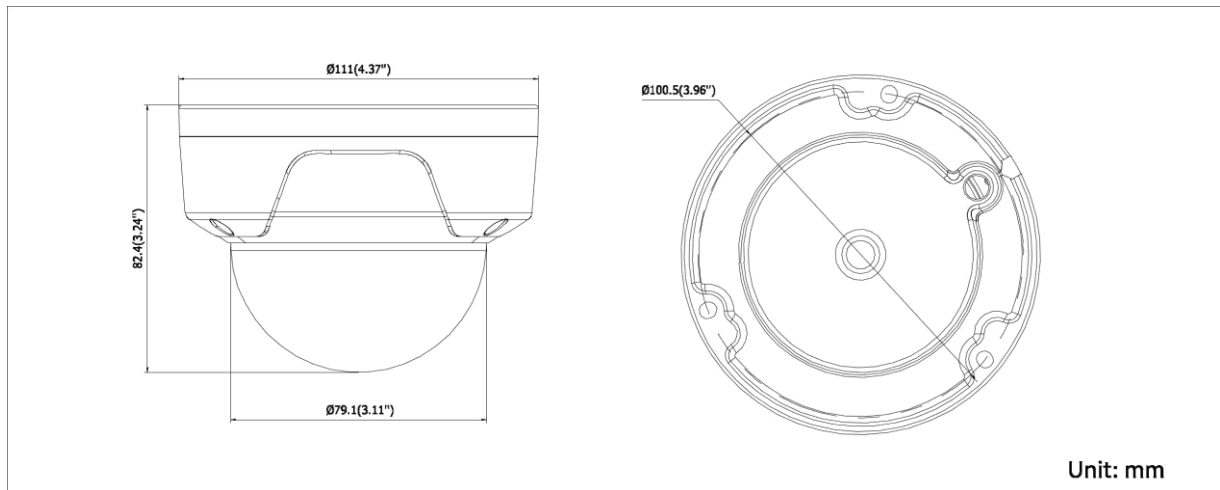

CVMW4010-IRW

4 Megapixel WDR fixed lens vandal-proof network dome camera

VANDERBILT

The Eventys range CxMW4010 offers variants of up to H.264 / MJPEG/H.264+ IP compression efficiency and optimised codec technology, alongside two network video recorders (NVRs). With a simple set up procedure, these products offer outstanding functionality and flexibility, and are perfect for small to medium sized installations, especially in combination with Eventys EX.

The Eventys CVMW4010-IRW IP WDR dome camera features 4MP resolution with a fixed lens. It has a Wi-Fi with Frequency Range 2.4 GHz. Powering and connecting the dome camera is a simple and straightforward exercise thanks to the use of power over Ethernet (PoE). Coupled with automatic IP address allocation, auto-device detection and connection (from Eventys NVRs), Eventys IP cameras truly are plug and play. Robust, reliable and suitable for a wide variety of applications, the cameras are built into an IP67 rated weatherproof enclosure, while advanced CMOS progressive scanning allows the camera to obtain values from each pixel in the sensor to produce a crisp and well exposed picture.

Key features include:

- 1/3" Progressive Scan CMOS
- Up to 4 megapixel high resolution
- Dual video streams
- 2.8mm fixed lens
- 120dB Wide Dynamic Range
- 3D Digital Noise Reduction
- 3-axis adjustment
- Support on-board storage, up to 128GB
- DC12V & PoE
- H.264 / MJPEG/H.264+
- Up to 30m IR range
- IP67 weather-proof protection
- IK 8
- Audio/Alarm IO
- Built in Wi-Fi b/g/n